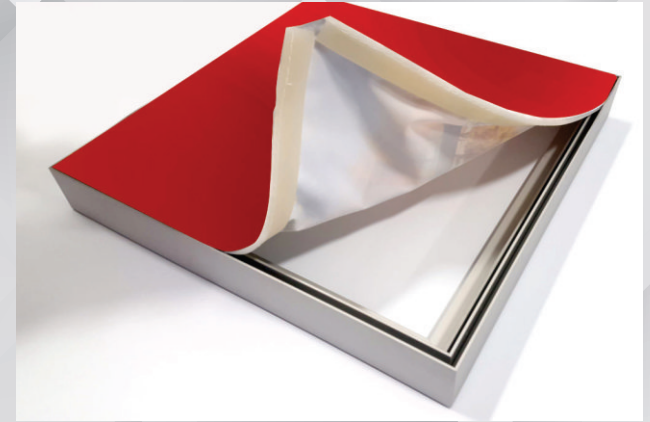

A2
P450 Excl. VAT
P504 Incl. VAT

A3
P300 Excl. VAT
P336 Incl. VAT

A4
P200 Excl. VAT
P224 Incl. VAT

CONTACT US ON VOLUME ORDERS.

FABRIC FRAMES

- Aluminium Frame
- Polytwirl Fabric Print
- Prints are removable / interchangeable
- Made up to custom sizes

BROCHURE STAND

- 6 Tray A4
- Double Sided
- Includes Case

6 TRAY A4
P1500 Excl. VAT
P1680 Incl. VAT

**MADE UP TO
CUSTOM
SIZES**

CONTACT US ON VOLUME ORDERS.

E&OE.